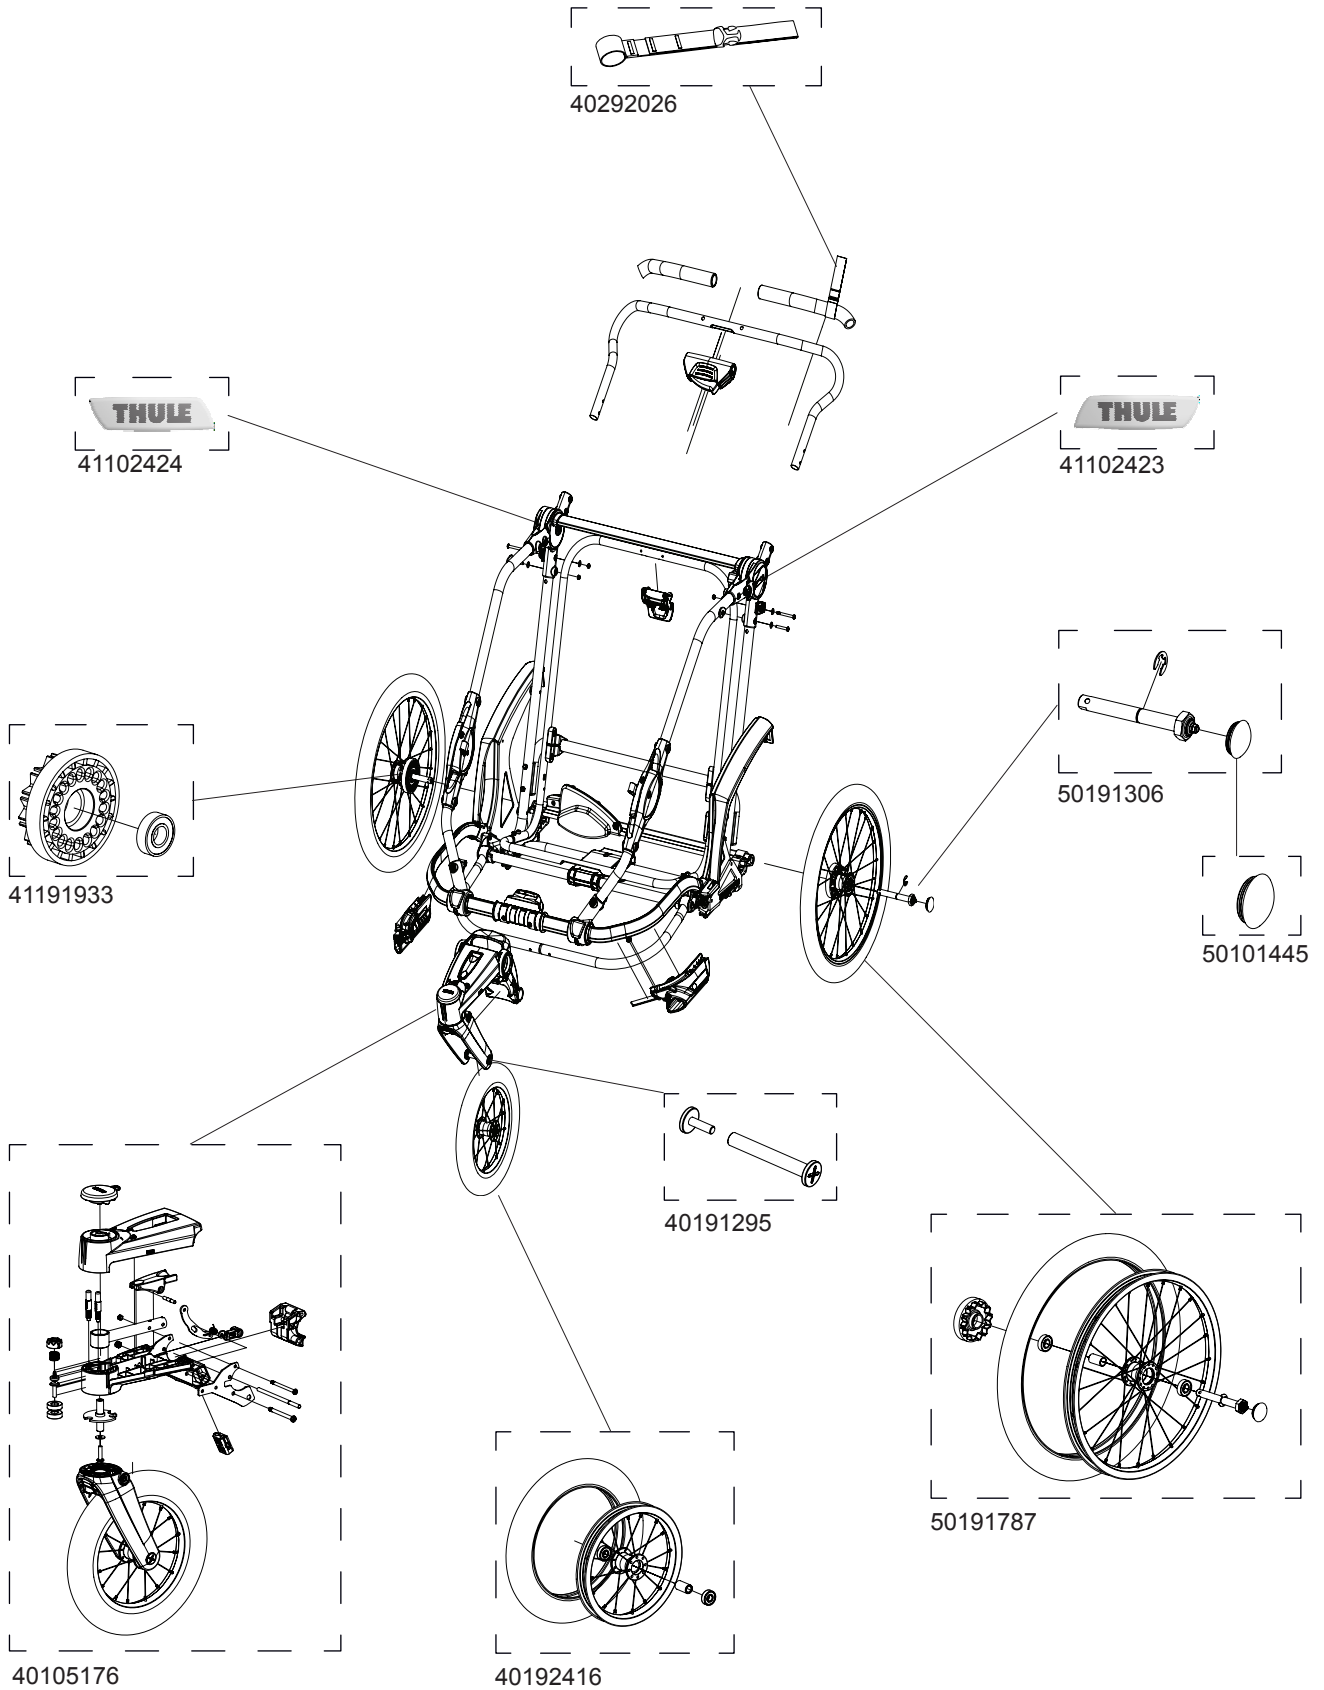

CHINOOK 1

10101509, 10101510, 10101511

THULE
SWEDEN

CHINOOK 1

10101509, 10101510, 10101511

THULE
SWEDEN

40105154

40105105

CHINOOK 1

10101509, 10101510, 10101511

THULE
SWEDEN

CHINOOK 1

10101509, 10101510, 10101511

THULE
SWEDEN

» PART OF THULE GROUP

07/09/2015

THULE
SWEDEN

Rev 1

TCTS

CHINOOK 1

10101509, 10101510, 10101511

THULE
SWEDEN

Bundled Kits

Hitch Arm Assembly